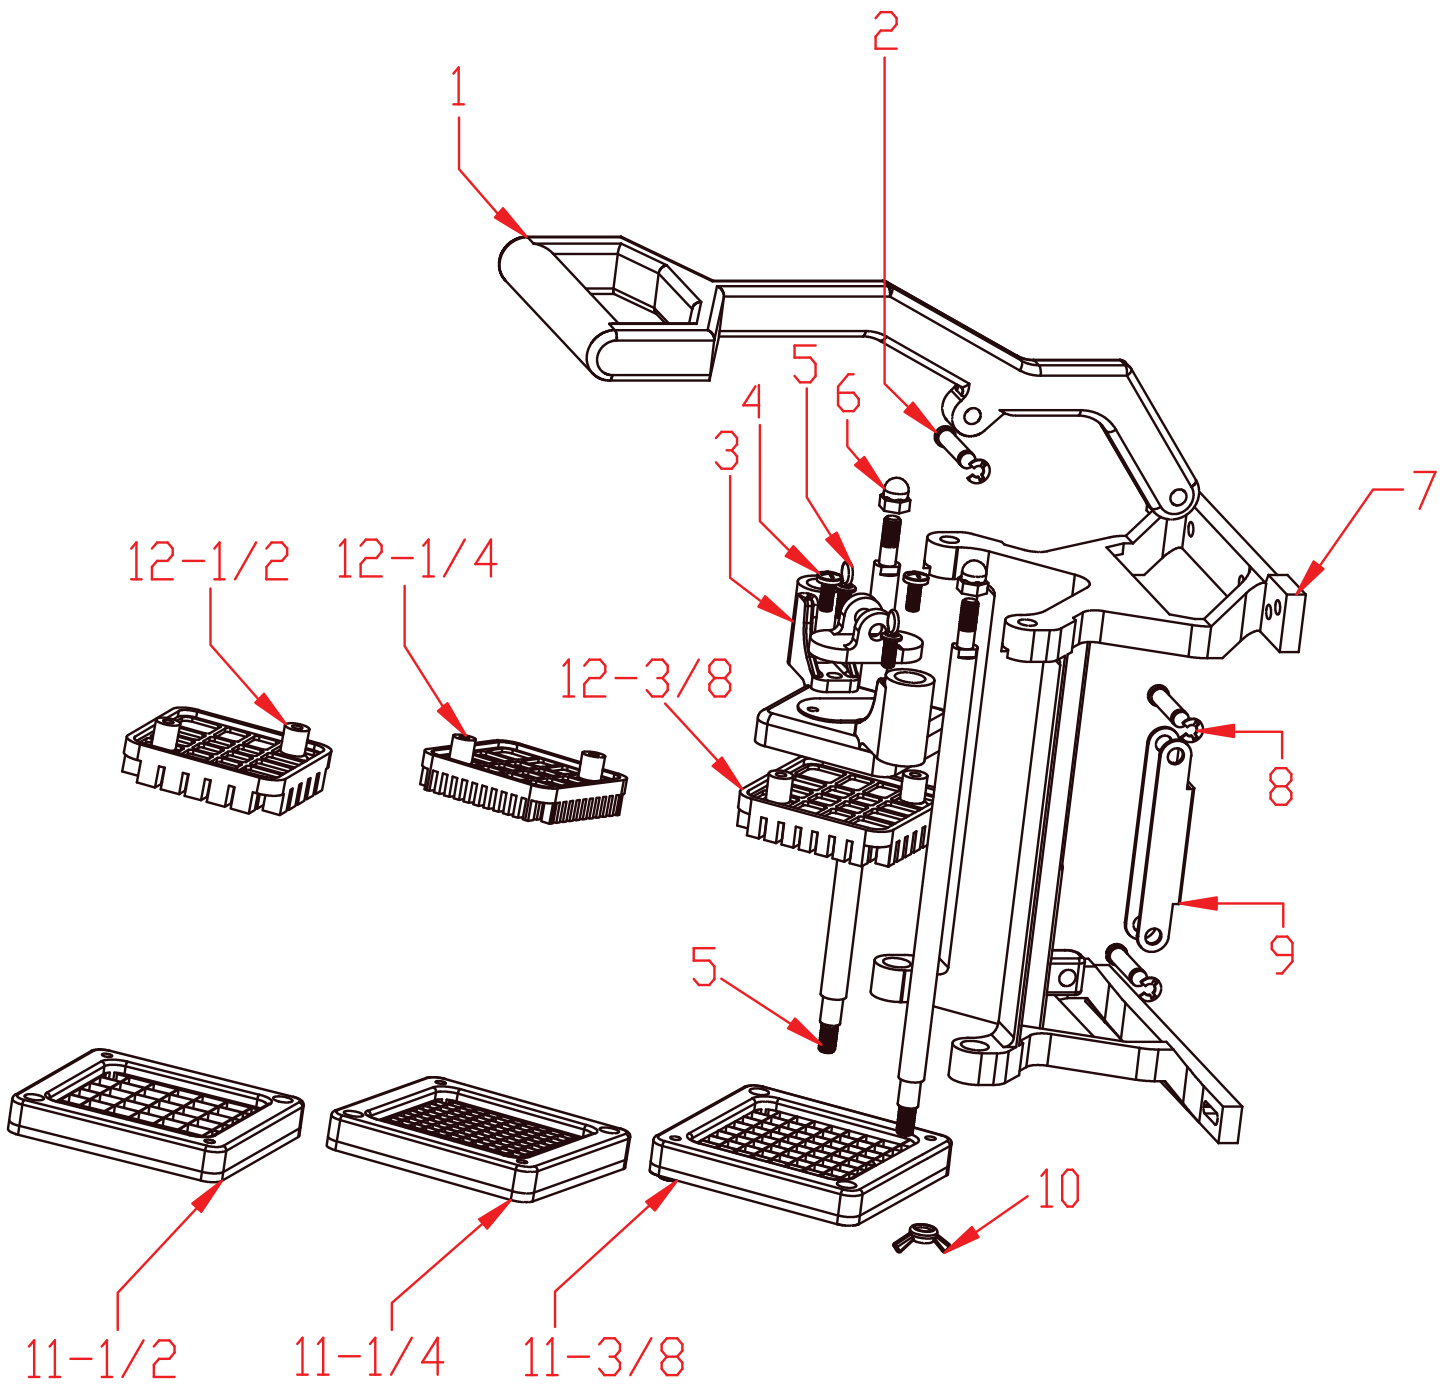

Parts Breakdown

Item 41858

Parts Breakdown

Item 41858

Item No.	Description	Position	Item No.	Description	Position	Item No.	Description	Position
76926	Handle for 41858	01	76929	Screw for 41858	04	76932	Frame for 41858	07
76927	Pin for 41858	02	76930	Short Thread Slide Rod for 41858	05	76933	Wing Nut Locking Screw for 41858	10
76928	Pusher Assembly for 41858	03	76931	Cap Hut for 41858	06	76934	1/2 Push Block with Blade for 41858	11-12